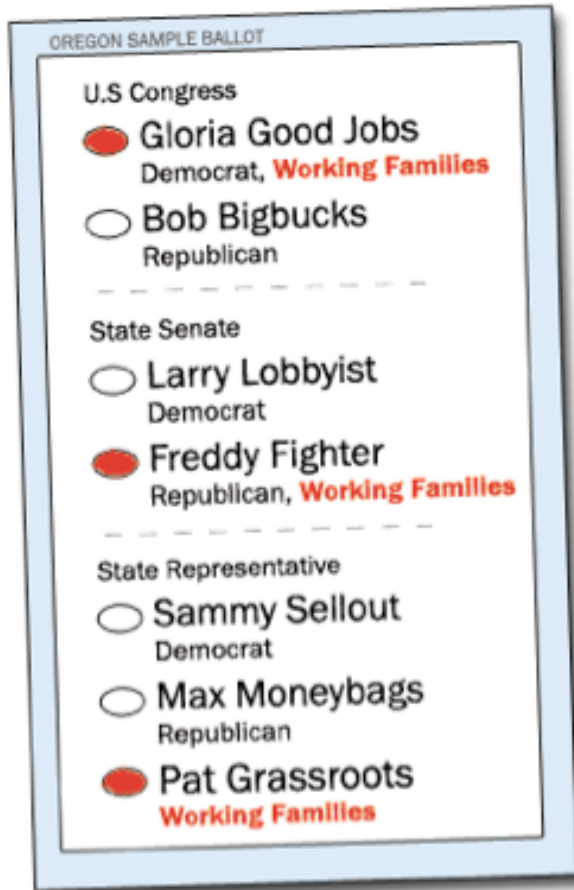

# OREGON

# WORKING FAMILIES PARTY

VOTE YOUR VALUES

*Help build the party that fights for the rest of us*

## Working Families Party Regional Caucus

The Working Families Party is a new grassroots political party founded to focus on the bread and butter economic issues that matter most to working families, like jobs, schools, and healthcare.

Thanks to the fusion voting law signed by the Governor last year, the Working Families Party can “cross-nominate” candidates from any party, based on their stance on our issues.

The candidates that get the WFP’s nomination are the ones who are strongest on our priorities. They get our “seal of approval” next to their name on the ballot, and we get a new and powerful way to hold them accountable.